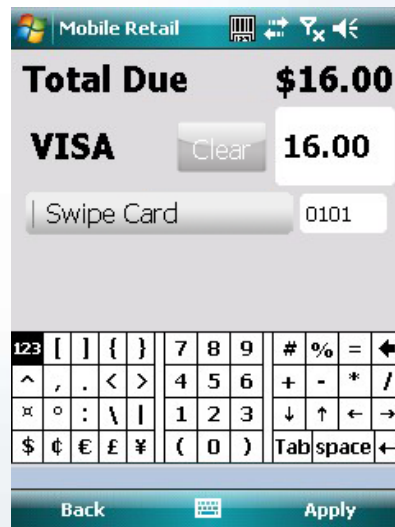

sales@newestech.com • www.newestech.com
800.466.7839 • 503.235.4656
4606 SE Division St. • Portland, OR 97206