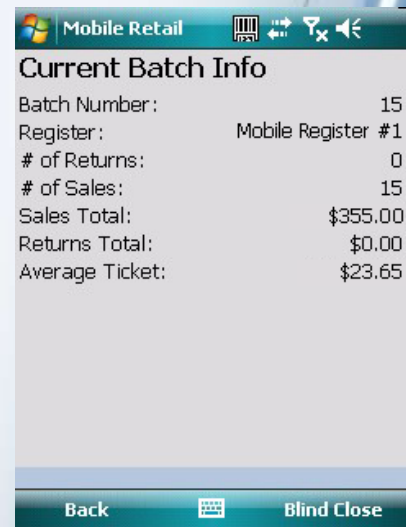

sales@newestech.com • www.newestech.com
800.466.7839 • 503.235.4656
4606 SE Division St. • Portland, OR 97206